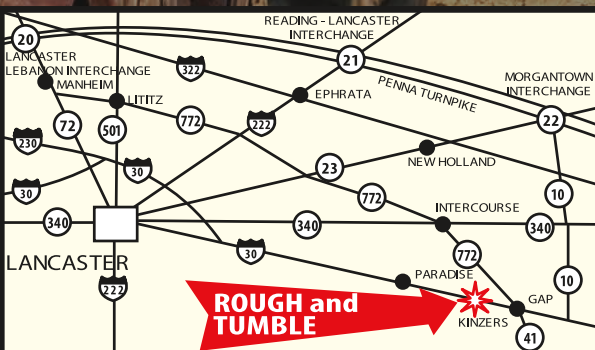

Friday

- 6:30 p.m. Steam Games

Saturday

- 10:00 a.m. Garden Tractor Pull
(Weigh-in 8:00-10:00 a.m.)

**Show Activities Will Conclude
Saturday at 5:00 p.m.**

RAIN or SHINE

BUS GROUPS WELCOME

*Any video taken at Rough & Tumble must have
Board approval before being offered for resale.
NO bikes of any kind, firearms, or alcoholic
beverages are permitted on grounds.*

Located in the Heart of Lancaster County

4997 Lincoln Highway East
P.O. Box 9 • Kinzers, PA 17535
15 Miles East of Lancaster on Route 30
717-442-4249 • roughandtumble.org

On Display & In Operation

- Steam Traction Engines
- Antique Tractors
- Threshing Equipment Display & Live Event
- Hit & Miss Gas Engines
- Steam Railroad Rides
- Display of Large Gas Engines
- Stationary Steam Engine Museum
- Model Engines
- Sawmill & Shingle Mill
- Baker Fan
- Construction Equipment
- Antique Cars & Trucks
- Large Rumely Display
- Horse-Drawn Equipment
- Blacksmith Shop
- Numerous Craft Displays
- Line Shaft Machine Shop
- Much, much more!