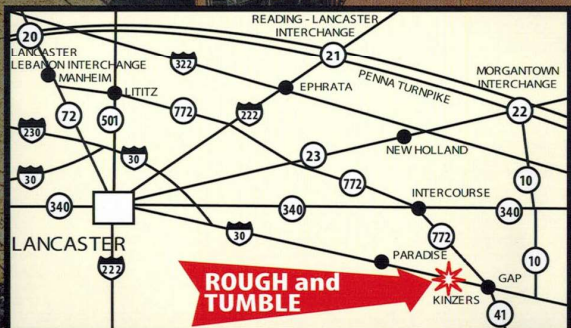

*The Most Complete
Steam & Gas Show
in the East!*

ROUGH & TUMBLE ENGINEERS
77th Annual
**THRESHERMEN'S
REUNION**
August 13 - 16, 2025

**RAIN or SHINE
BUS GROUPS WELCOME**

Special Features
Construction Equipment along with
Yellow Power Organization
Annual Empire Expo
Empire Gas Engines and Fairbanks-Morse & Co.

ADULTS (13 & OVER)..... **\$15.00**
CHILDREN 6-12 **\$10.00**
UNDER 6 **FREE**

Located in the Heart of Lancaster County
4997 Lincoln Highway East
P.O. Box 9 • Kinzers, PA 17535
15 Miles East of Lancaster on Route 30
717-442-4249 • roughandtumble.org