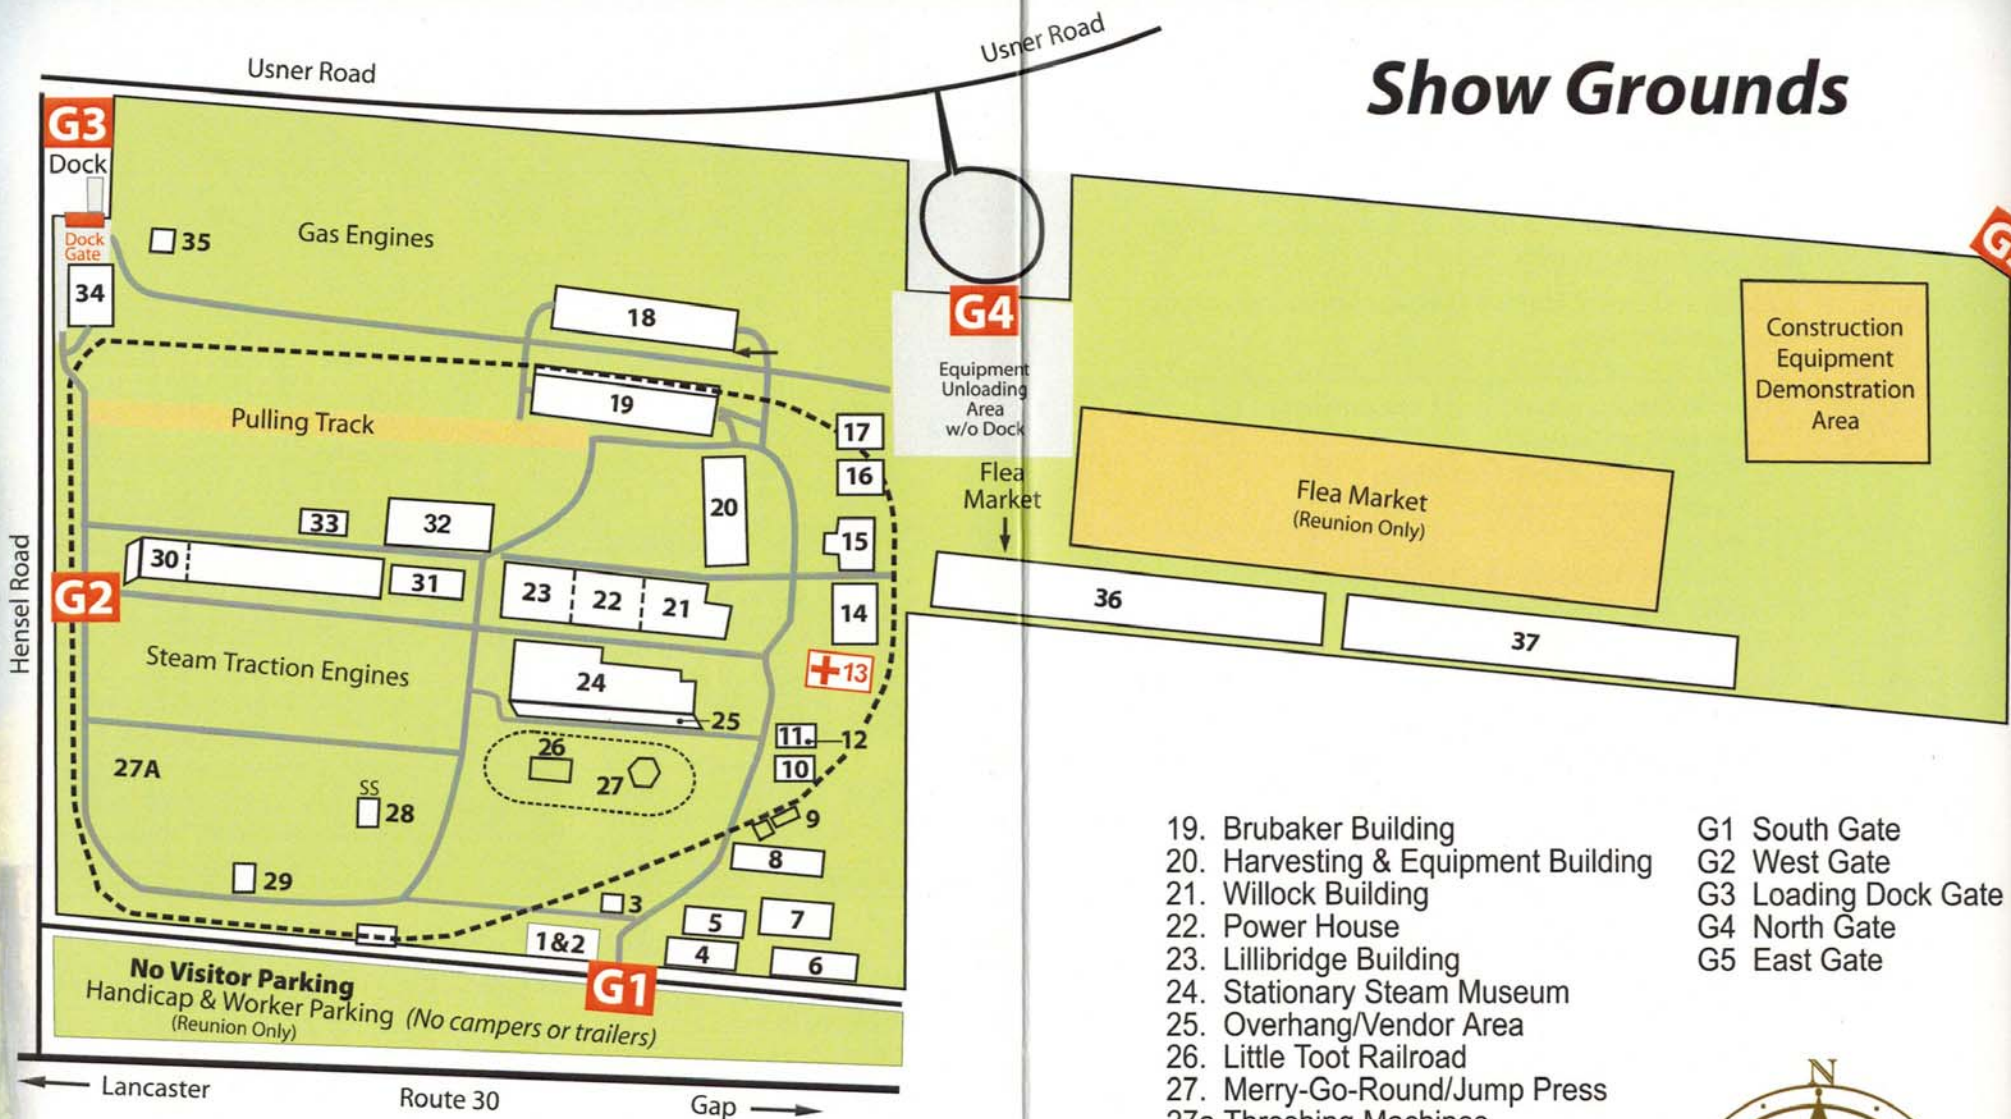

Machine shop

Sawmill

Show Grounds

- 1. Gift Shop
- 2. Home Life Museum
- 3. Information Booth
- 4. Horse Drawn Equip. Museum
- 5. Small Gas Engines
- 6. Autohaus
- 7. Model Building
- 8. Blacksmith Shop
- 9. Shay Railroad Station

- 10. Men's Rest Room
- 11. Women's Rest Room
- 12. Family Rest Room
- 13. **First Aid Station/Belt Drive Machine Shop**
- 14. Rough and Tumble Kitchen
- 15. Farm Haus
- 16. Engine Haus
- 17. Plow House
- 18. Tractor Building

- 19. Brubaker Building
- 20. Harvesting & Equipment Building
- 21. Willock Building
- 22. Power House
- 23. Lillibridge Building
- 24. Stationary Steam Museum
- 25. Overhang/Vendor Area
- 26. Little Toot Railroad
- 27. Merry-Go-Round/Jump Press
- 27a. Threshing Machines
- 28. Speaker Stand
- 29. Shingle Mill
- 30.
- 31. Saw Mill
- 32. Pulling Track Announcers Booth
- 33. Kinzer Fire Company
- 34. Shop
- 35. Small Gas Engine Registration
- 36. Rumely Building/Indoor Flea Market
- 37. John Deere Museum

- G1 South Gate
- G2 West Gate
- G3 Loading Dock Gate
- G4 North Gate
- G5 East Gate