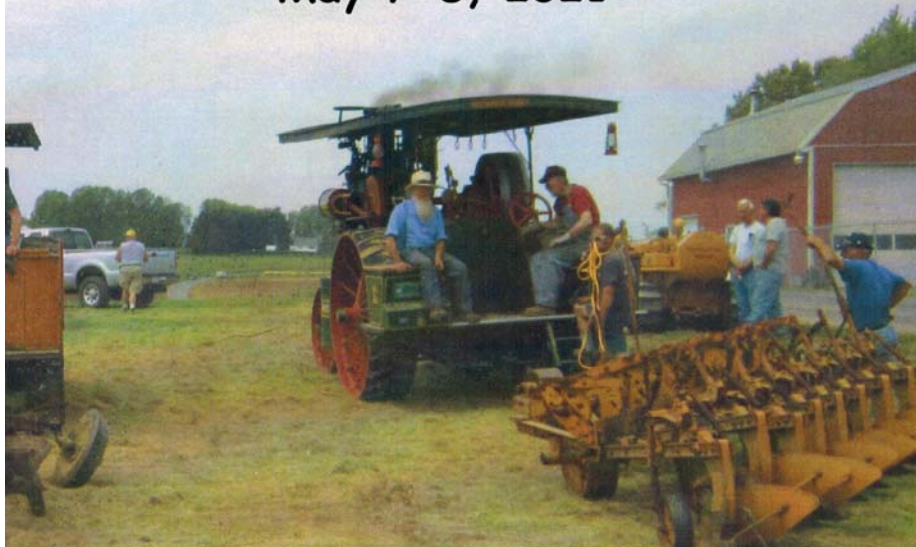

ROUGH AND TUMBLE SPRING STEAM-UP!

May 7-8, 2021

Rough & Tumble Engineers Historical Association ~ 15 miles east of Lancaster on Rt. 30
P.O. Box 9 ~ 4997 Lincoln Hwy East ~ Kinzers, PA 17535 ~ 717.442.4249
www.roughandtumble.org

Schedule 2021

Spring Tractor Pull
Spring Steam-Up
IHC Show and R&T Tractor Pull
John Deere Days
73rd Annual Thresherman's Reunion
Annual Membership Meeting and Picnic
"A Time of Harvest"

April 24
May 7-8
June 25-26
July 23-24
August 18-21
September 25
October 8-9

DAILY PROGRAM OF ACTIVITIES

- 7:00 am Gates & Gift Shop Open
Kitchen Opens (Saturday)
- 8:00 am Kitchen Opens (Friday)
- 9:00 am Opening Exercises
Rough & Tumble President
- 10:15 am Equipment Running, Displays Open and Demonstrations Start
- Blacksmith Shop
- Steam Museum Building - Steam Engines in Operation
- Model Building - Models and Demonstrations
- Antique Car Displays
- "Little Toot" Children Train Rides
- Small/Large Gas Engines
- Antique Tractors
- Construction Equipment Demonstrations
- Home-Style Foods
- Sawmill in Operation - Baker Fan, etc.
- 12:00 pm Noon Meal
- 12:00-1:00 pm Garden Tractor Pull Weigh-In (Saturday)
- 1:00 pm Garden Tractor Pull Begins (Saturday)
Plowing Demonstration West of the R&T grounds
Children's Pedal Tractor Pull 35 - 85 lbs. (Saturday only)
- 4:00-6:00 pm Antique & Classic Tractor Pull Weigh-In (Friday)
- 6:00 pm Antique & Classic Tractor Pull Begins (Friday)