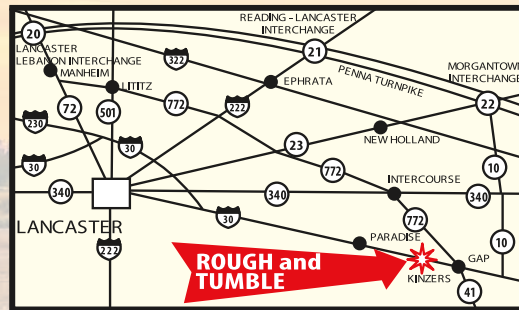

# The Most Complete Steam & Gas Show in the East!

**RAIN or  
SHINE**

**BUS GROUPS  
WELCOME**

ADULTS (13 & OVER)..... **\$15.00**  
CHILDREN 6-12 ..... **\$10.00**  
UNDER 6 ..... **FREE**

Any video taken at Rough & Tumble must have Board approval before being offered for resale. NO bikes of any kind, firearms, or alcoholic beverages are permitted on grounds.

**ROUGH & TUMBLE ENGINEERS**

**76th Annual**

**Threshermen's  
Reunion**

**August 14 - 17, 2024**

**Special Features**

**Sheppard Diesel • Allis Chalmers  
Associated Engines • Box Hand Corn Shellers**

**Located in the Heart  
of Lancaster County**